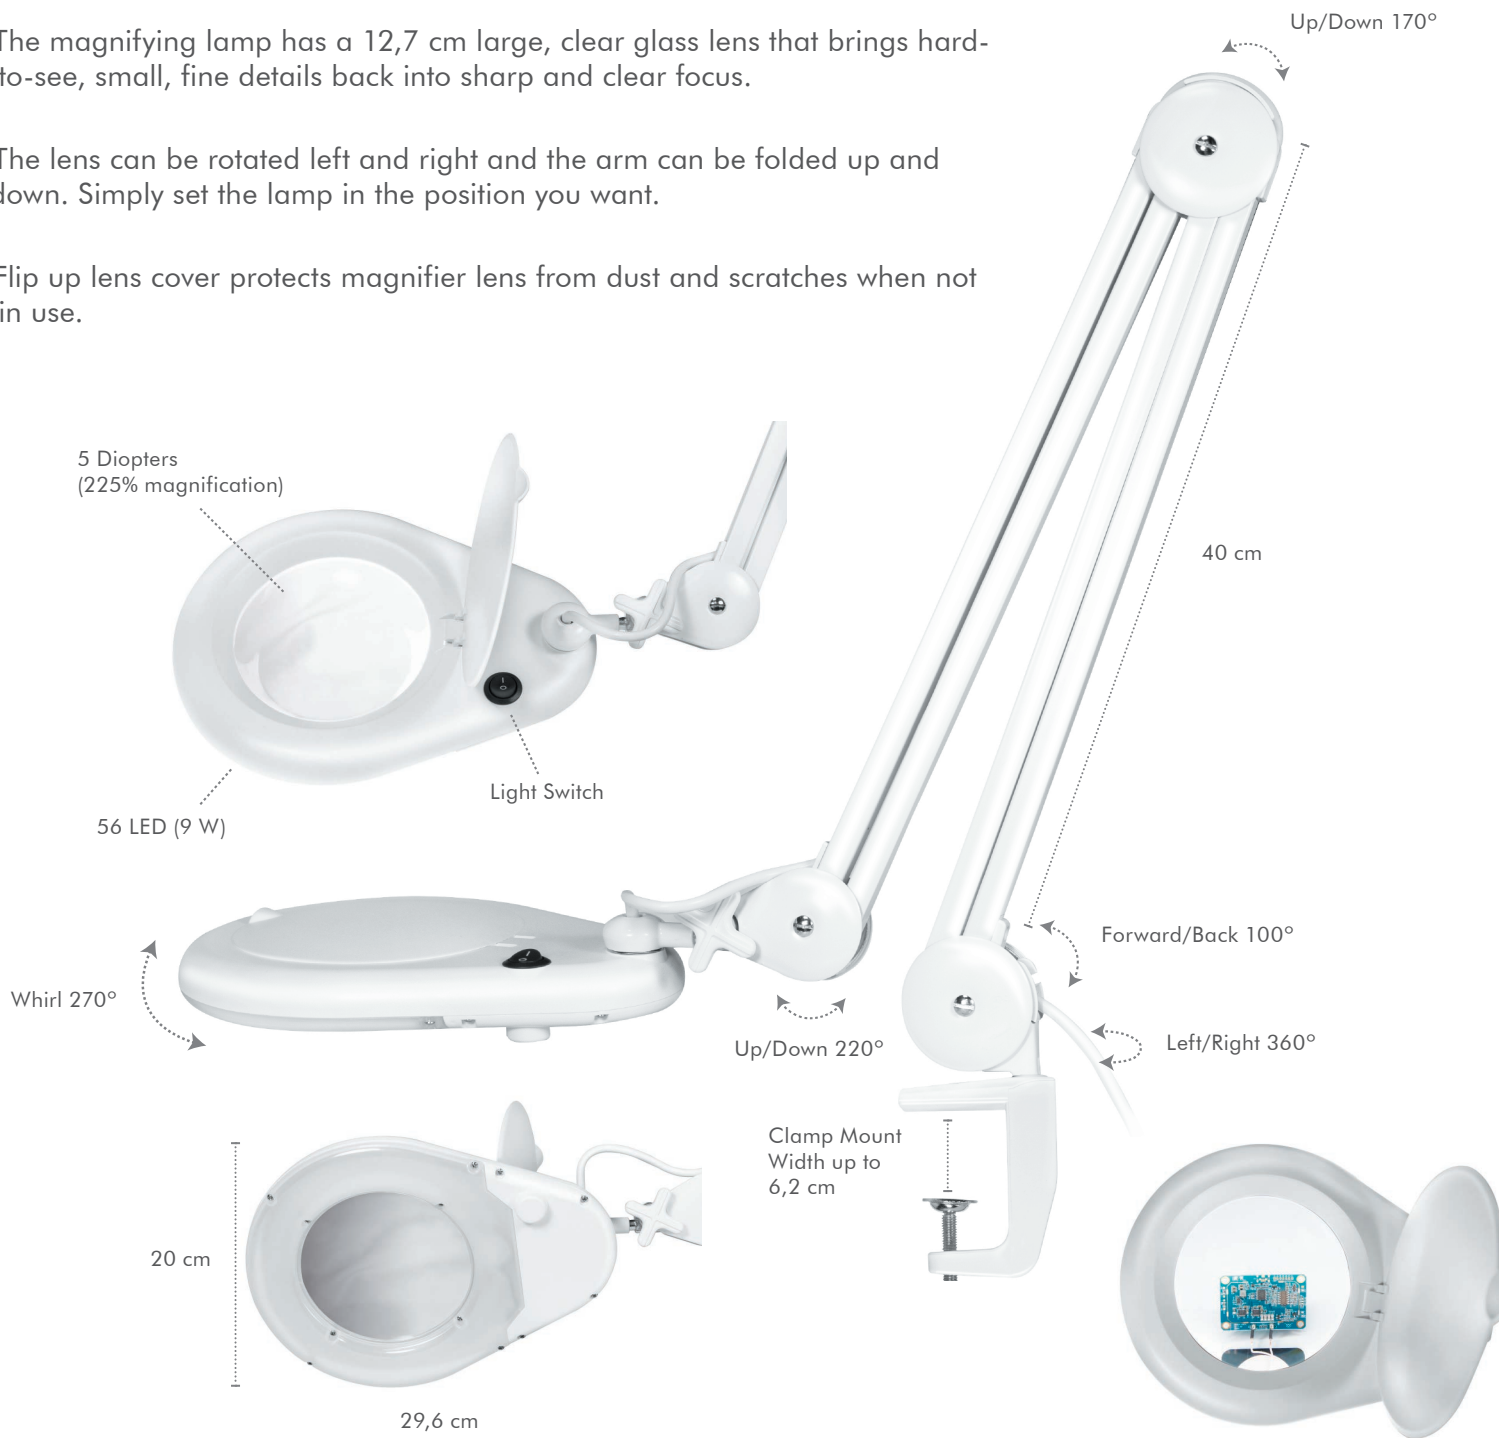

LogiLink®

Magnifying Glass Lamp with Clamp Mount 5 Diopter

Art. No.: WZ0058

Free Your Hands While Working/Reading

Powerful magnifying lamp has the high-quality glass lens with 2.25x magnification (5 diopters), help you to see tiny details without difficulty. Features adjustable arm to move the lens anywhere you want, free both hands to work or read.

AC
230 V/50 Hz

12.7 cm
Glass Lens

225%
Enlargement

9 W
LED

700
Lumens

*The specifications and pictures are subject to change without prior notice.
*All trade names referenced are the registered trademarks of their respective owners.

Stable and reliable light, no flickering, no impairment of vision.

Ideal for reading books, making handicrafts, checking electronics, etc.

- » The magnifying lamp has a 12,7 cm large, clear glass lens that brings hard-to-see, small, fine details back into sharp and clear focus.
- » The lens can be rotated left and right and the arm can be folded up and down. Simply set the lamp in the position you want.
- » Flip up lens cover protects magnifier lens from dust and scratches when not in use.

Specifications:

Power	AC 230V, 50 Hz
LED Type	SMD LED
LED Quantity	9 W/56 PCS
Energy Usage Consumption	9 kwh/1000 h
EEK (Energy Efficiency Class)	F
Color Temperature	6500 K
Luminous Flux	700 lm
CRI (Color Rendering Index)	80 Ra
Flicker Metric	0,01 W
Stroboscopic Effect Metric	0,009 W
Power Usage	7,8 W
Lifetime	20000 hours
Lens Material	Glass
Lens Size	5 inch
Clamp Mount Width	up to 6,2 cm
Operating Temperature	0–30 °C
Operating Humidity	0–65% RH (no condensation)
Storage Temperature	-10–40 °C
Storage Humidity	0–65% RH (no condensation)
Housing Material	Plastic, Metal
Cable length	1,6 m
Dimensions	54,5x28,5x13,4 cm
Weight	2,6 kg